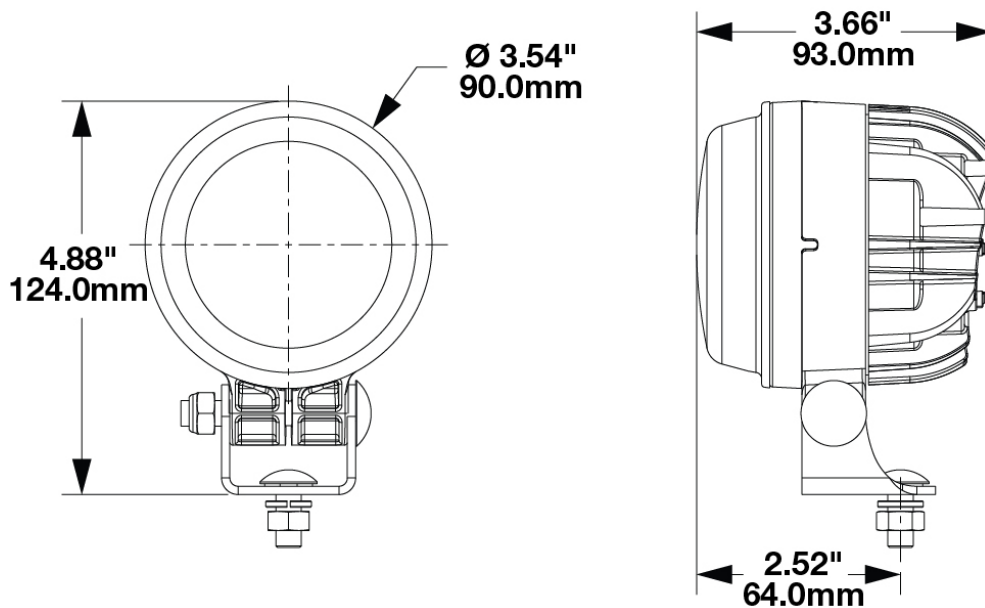

Pedestal Mounting Bracket for Model 93 Single Lamp

PRODUCT INFORMATION

Description	Pedestal Mounting Bracket for Model 93 Single Lamp
Product Weight	0.29 lbs / 0.13 kgs
Shipping Weight	0.31 lbs / 0.14 kgs

Print date: 2024-08-15

© 2024 J.W. Speaker Corporation • Germantown, WI U.S.A.
www.jwspeaker.com • speaker@jwspeaker.com • 262.251.6660

Pedestal Mounting Bracket for Model 93 Single Lamp

PRODUCT DIMENSIONS